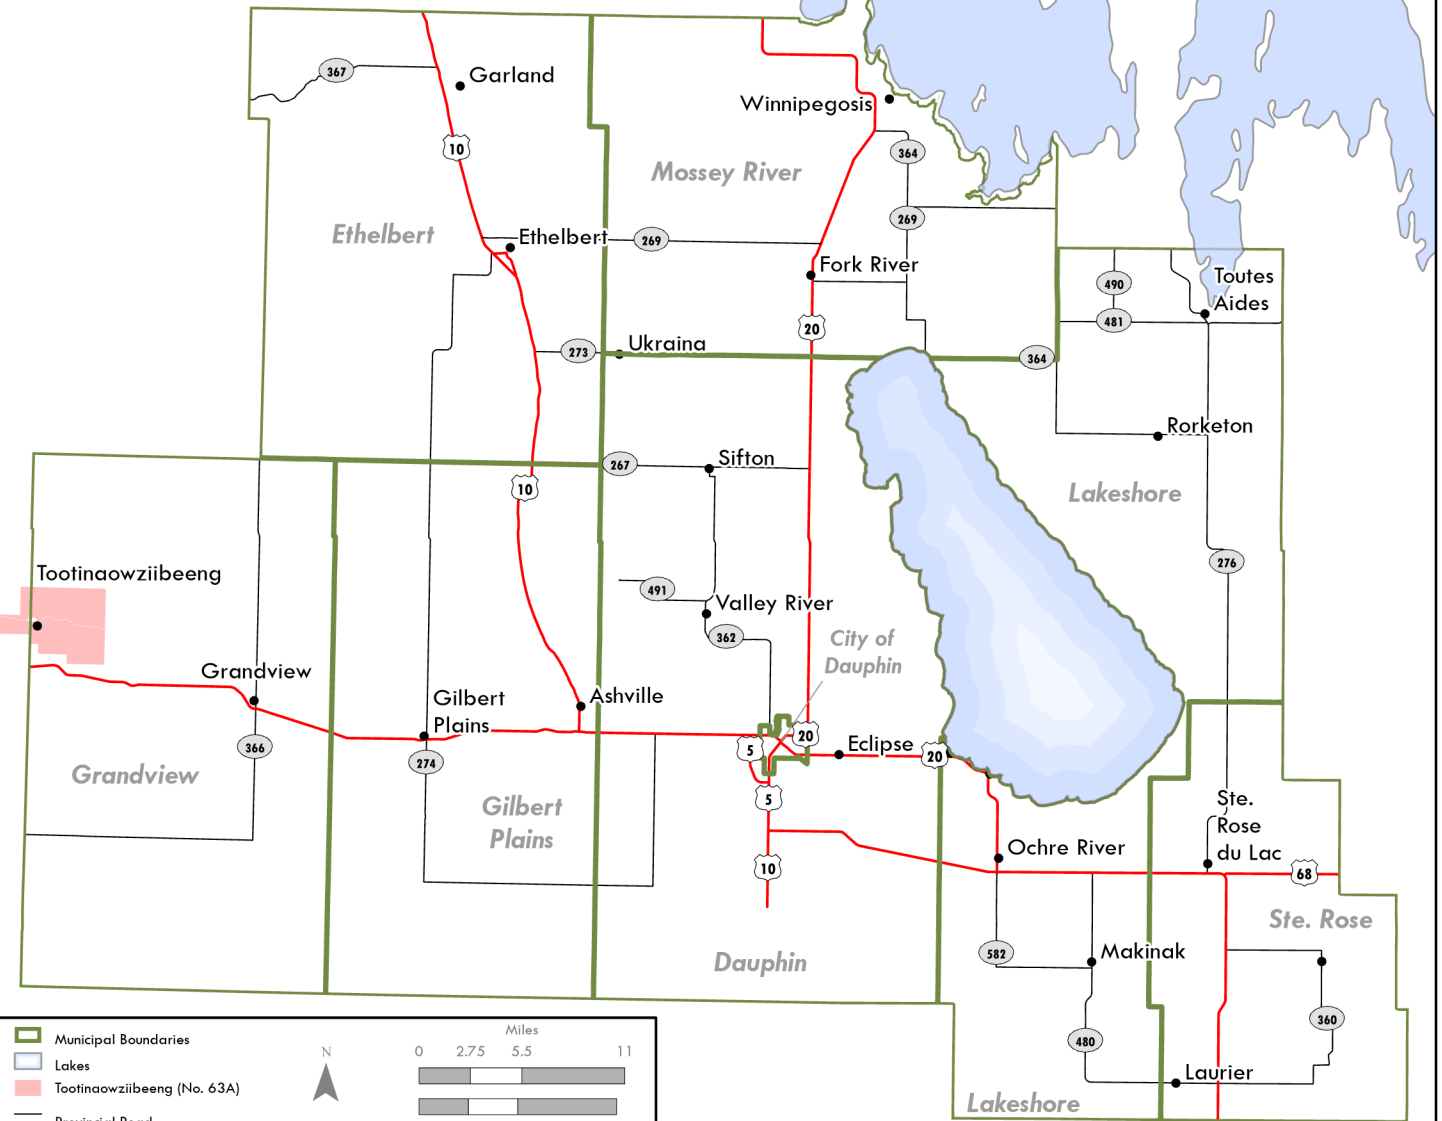

Dauphin & Area Welcoming Communities Coalition Service Area

Municipal Boundaries
 Lakes
 Tootinaowziibeeng (No. 63A)
 Provincial Road
 Provincial Trunk Highway

N

Miles

Kilometres

Date: March 1, 2022